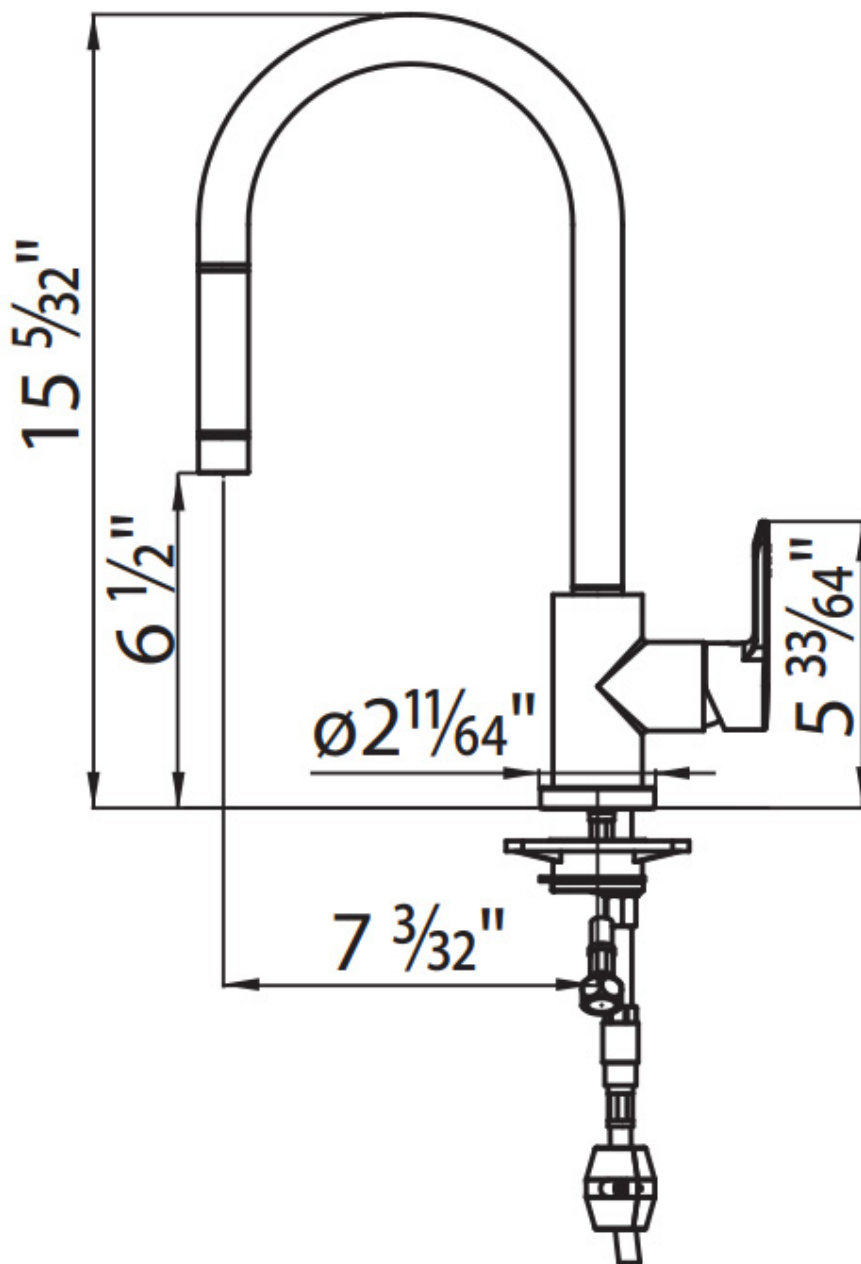

Faucet Volcano

Faucets

Code: 8467 015

DETAILS

Texture Polished

Material Brass

Cartridge With ceramic discs

Rotating angle 160°

Mixer hole $\varnothing 1 \frac{3}{8}''$

Max worktop thickness $2 \frac{2}{16}''$

Mixer type Single lever faucet with rotating barrel and extractable shower

Notes: Strengthening plate included

FEATURES

Rotating angle

All the taps have a wide angle of rotation. Some models even permit a full 360° rotation.

Strengthening plate

Foster's mixer taps are equipped with the strengthening plate that offers perfect stability on any sink.

TECHNICAL DATA

RECOMMENDED PAIRINGS

Milano Cooktop 5 burners
7638 900

Sink Leonardo 33" x 20" - U/M
1014 660